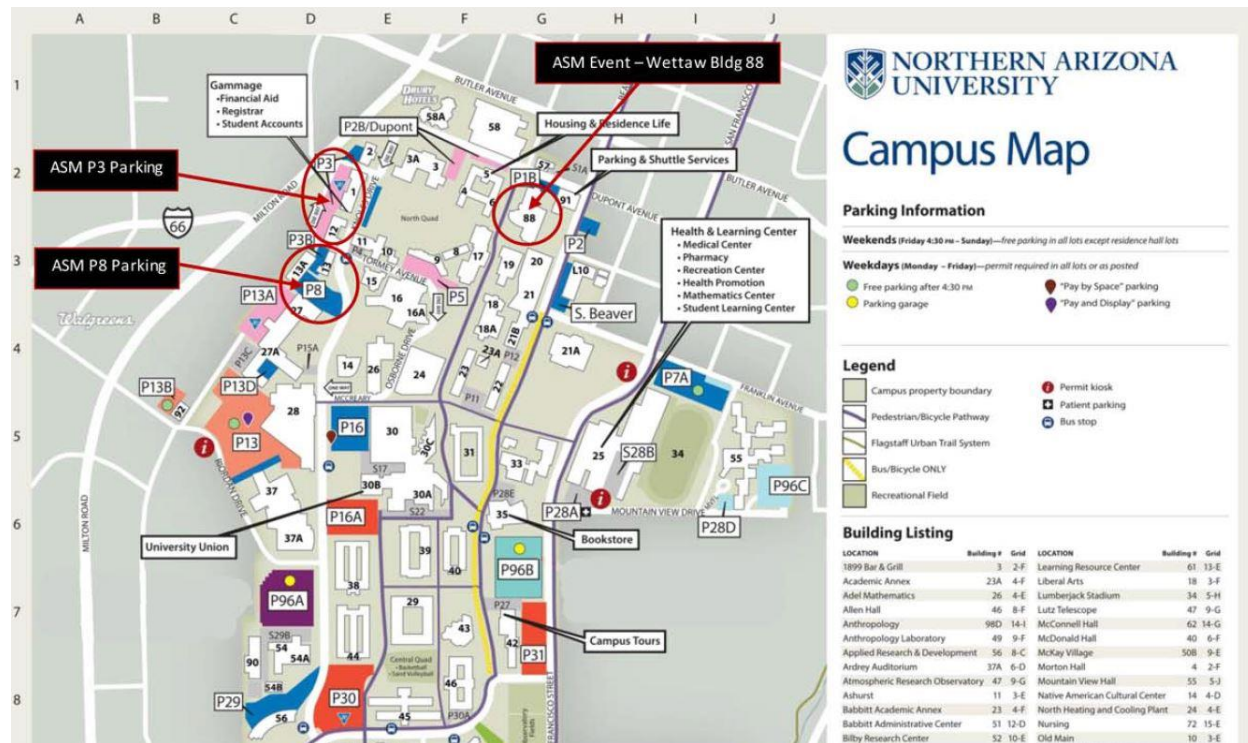

Northern Arizona University
Flagstaff, AZ

Table of Contents

Parking on NAU Campus.....2

Schedule of Events.....3-5

Restaurants/Hotels near NAU Campus.....5-6

See map below for North Campus, Wettaw, and FREE Parking places for AZ NV ASM conference

Schedule of Events

- 8:00a-9:00a **Registration & Fee collection** (Please pay cash or check) –Wettaw Lobby
Hang posters/Load talks for session I & II
- 9:00a – 9:15a **Opening remarks** – Wettaw Lecture Hall
Paul Keim, Regents' Professor of Biological Sciences,
Northern Arizona University
- 9:15a-10a **Keynote address** – Wettaw Lecture Hall

- 10:15a- 11:35a **Session I (Oral Presentation)** Wettaw Lecture Hall
- OP1 Autophagy Limits Intracellular Survival of *N. gonorrhoeae* Early in Infection
W. Kim
- OP2 Mutations in the Acetylation Site of the Pilus Retraction Motor PilT Alter Twitching Motility in *Neisseria gonorrhoeae*
A. Hockenberry
- OP3 Characterization of SlyA in *Shigella flexneri* 2457T Reveals a Role in Acid Resistance
N. Weatherspoon-Griffin
- OP4 Acute Ethanol Intoxication a Risk Factor for *Burkholderia thailandensis* E264 Infection
V. Jimenez

12:00p-1:30p **Lunch** (is not provided – see suggested list for nearby places)
Hang posters/Load talks for session III & IV

1:30p – 2:30p **Session III (Oral Presentation)** Wettaw Lecture Hall

OP1 QIIME Enables Rapid Characterization and Comparison of Microbial Communities
J. Rideout